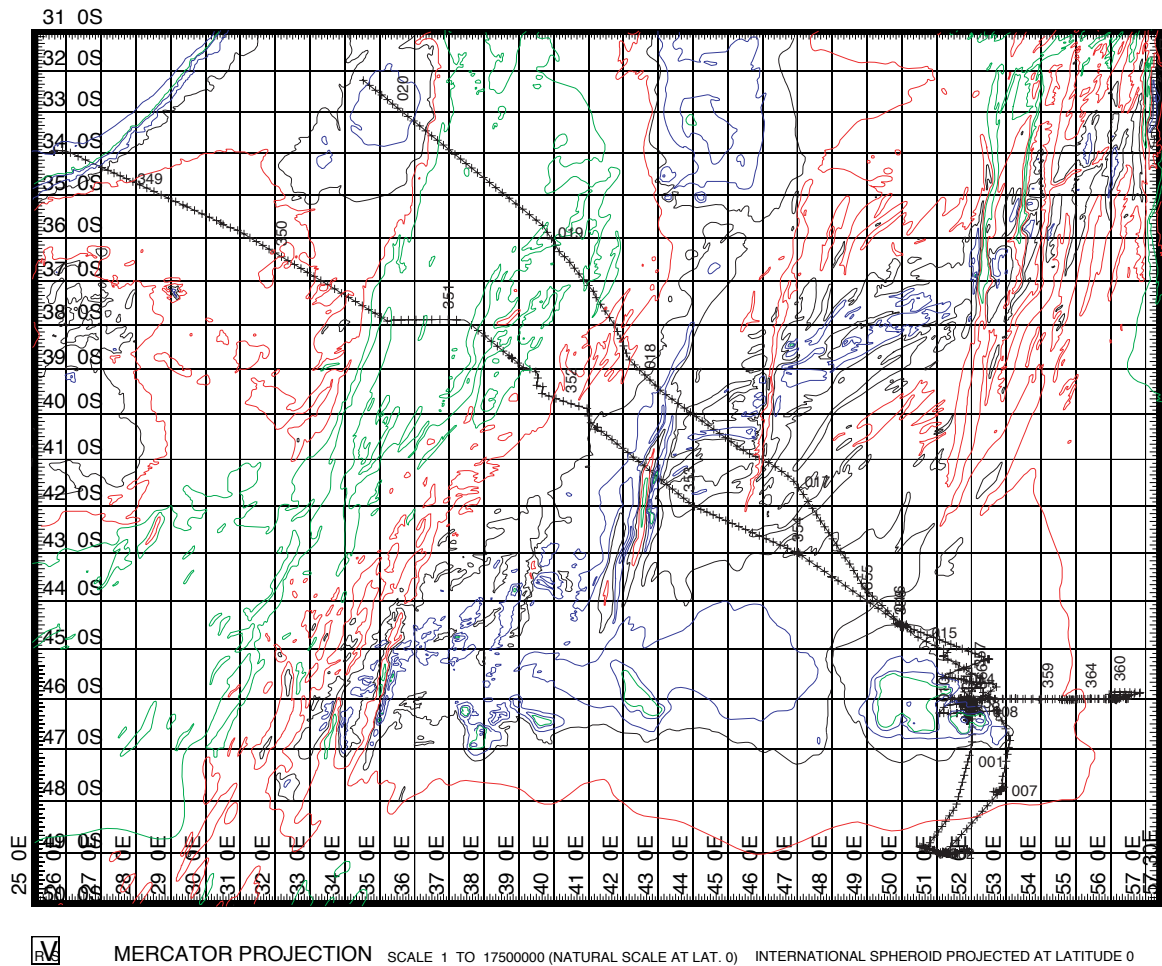

Fig. 1.1a Track plot for Discovery Cruise 285 - Crozet

— Track plotted from bestnav

Fig. 1.1b Track plot for Discovery Cruise 286 - Crozet

— Track plotted from bestnav