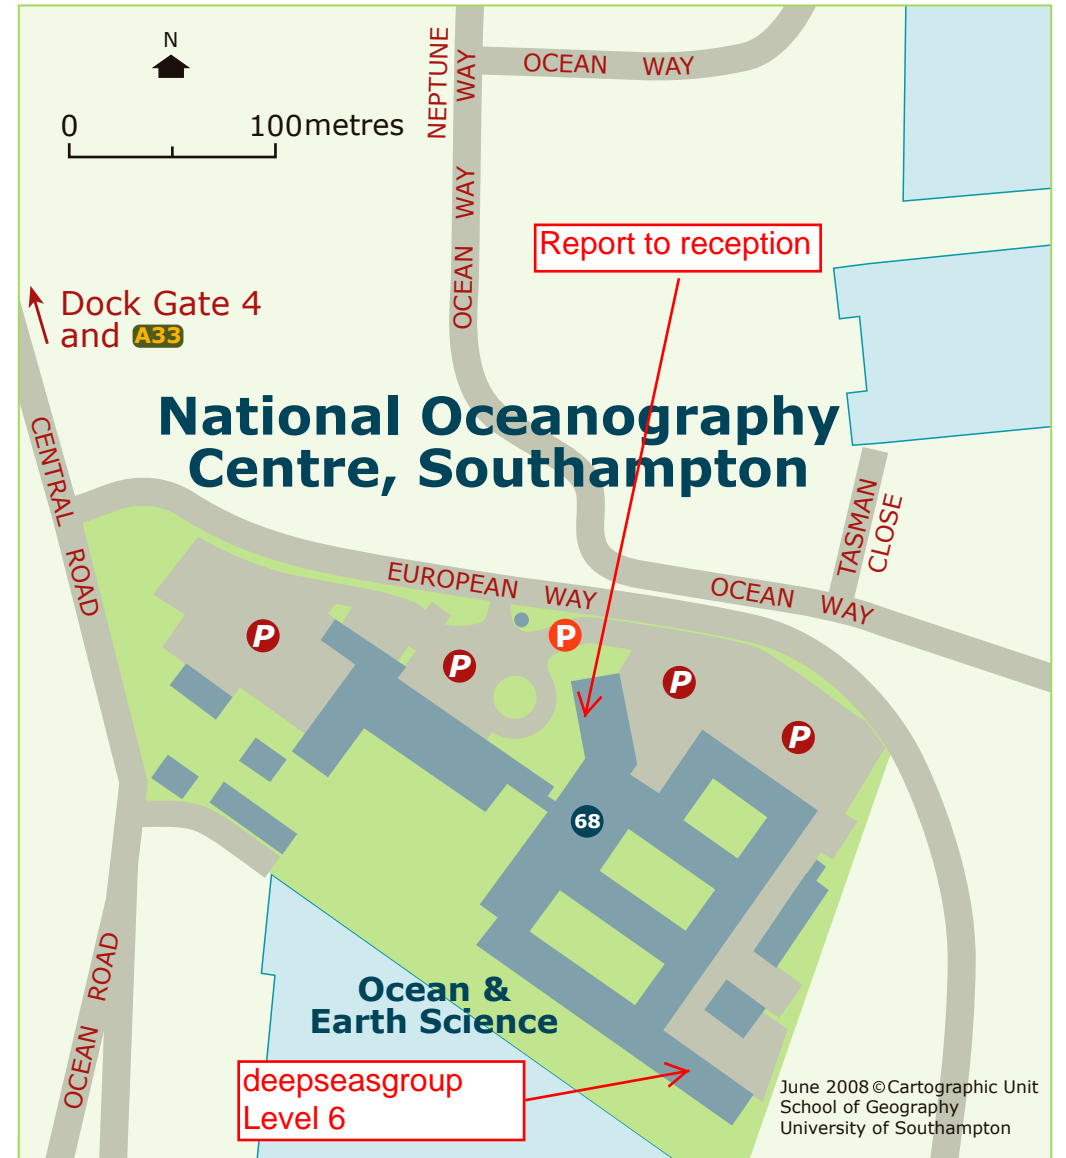

MAP 2 Waterfront Campus