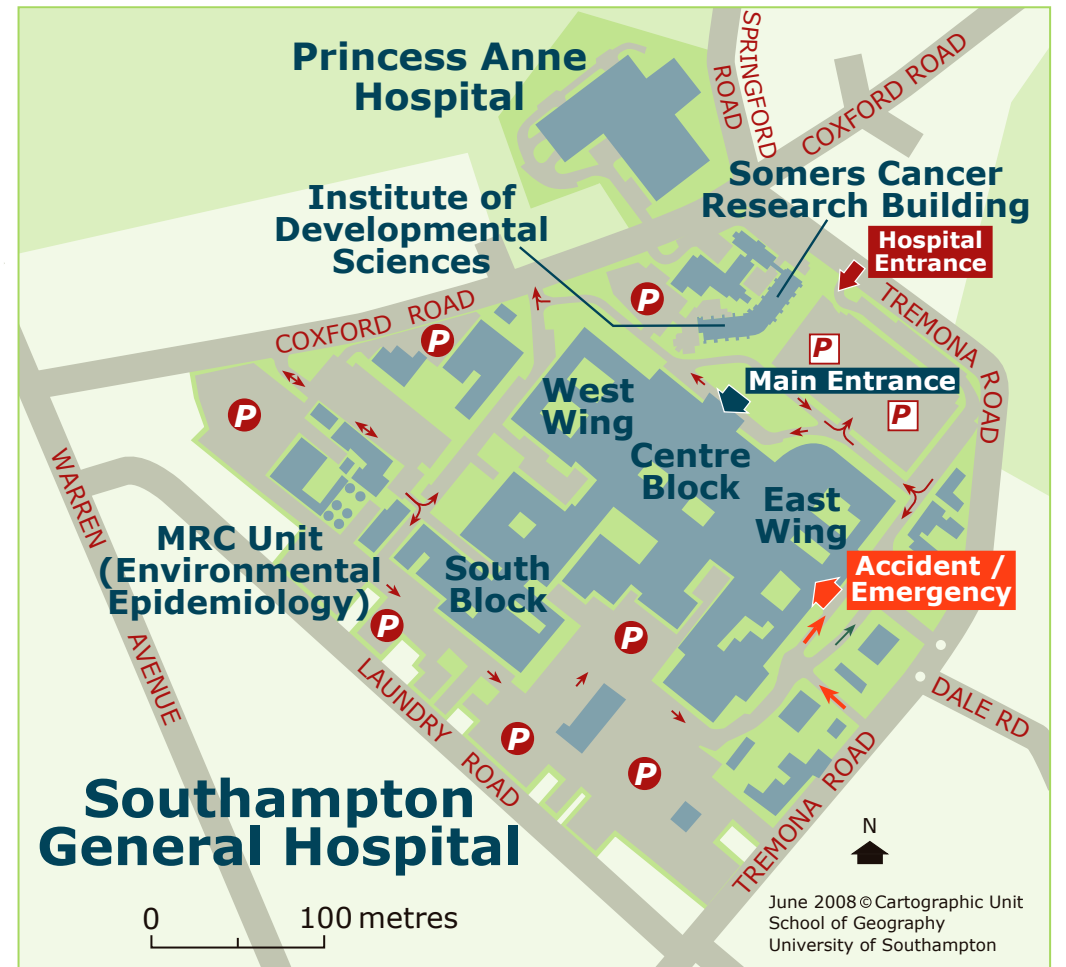

## Southampton Campuses Route Map

### Key

We are here - enter via dock gate 4, see next page for local map.

## University of Southampton Campus Maps

- MAP 1** Winchester Campus, Winchester
- MAP 2** Waterfront Campus, National Oceanography Centre, Southampton
- MAP 3** Avenue Campus, Southampton
- MAP 4** Southampton General Hospital
- MAP 5a** Highfield Campus, Southampton (3D map)
- MAP 5b** Highfield Campus, Southampton (parking, disability routes and access)
- MAP 6** Gateley Hall, Romero Hall, St. Margaret's House
- MAP 7** Glen Eyre Halls
- MAP 8** Wessex Lane Halls
- MAP 9** Boldrewood Campus

**MAP 1 Winchester Campus**

**MAP 2 Waterfront Campus**

**MAP 3 Avenue Campus**

**MAP 4 Southampton General Hospital**

**MAP 9 Boldwood Campus**