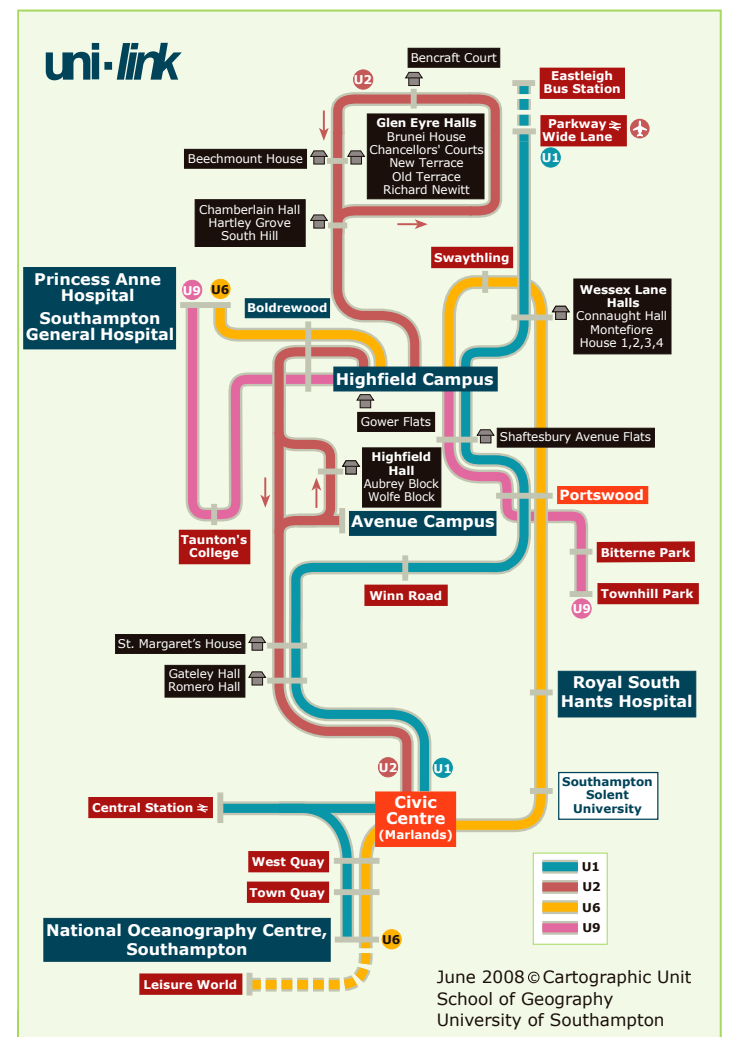

### Key

We are here - enter via dock gate 4, see next page for local map.

## Winchester Campus Route Map

## Uni-link Bus Route Map

**MAP 1 Winchester Campus**

**MAP 2 Waterfront Campus**

**MAP 3 Avenue Campus**

**MAP 4 Southampton General Hospital**

**MAP 9 Boldwood Campus**